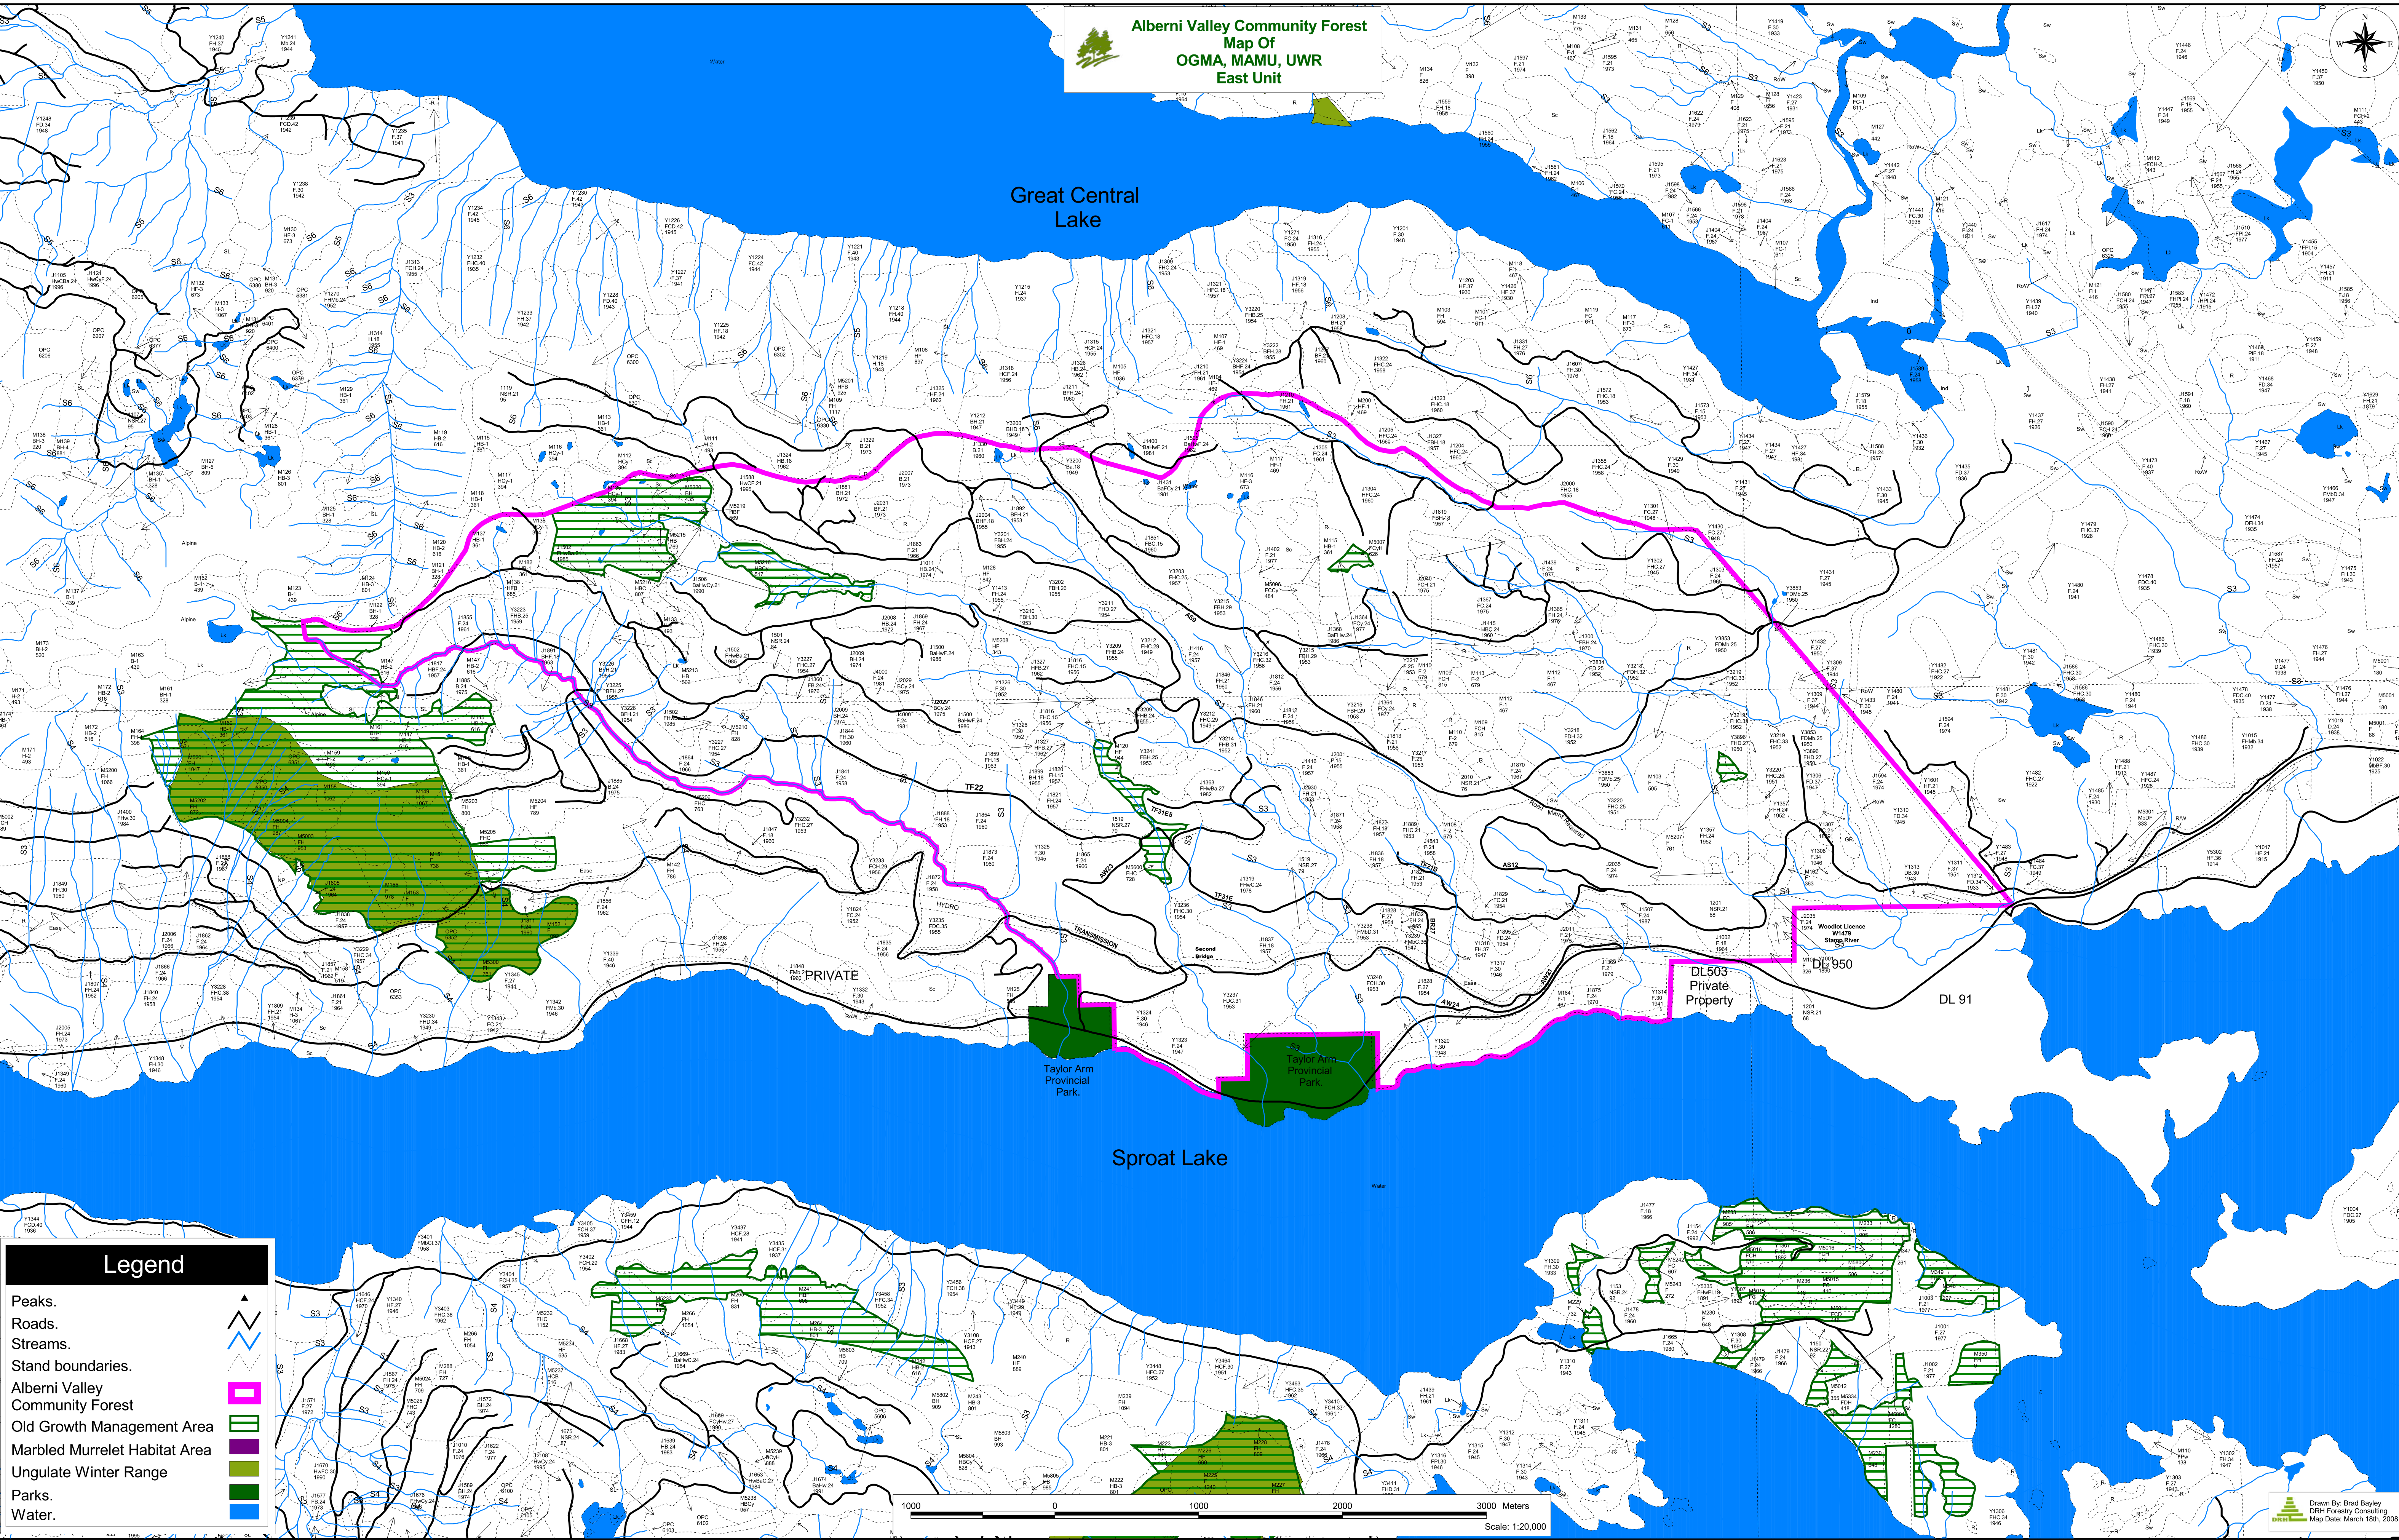

Alberni Valley Community Forest  
Map Of  
OGMA, MAMU, UWR  
East Unit

**Legend**

- Peaks.
- Roads.
- Streams.
- Stand boundaries.
- Alberni Valley Community Forest
- Old Growth Management Area
- Marbled Murrelet Habitat Area
- Ungulate Winter Range
- Parks.
- Water.

1000 0 1000 2000 3000 Meters  
Scale: 1:20,000