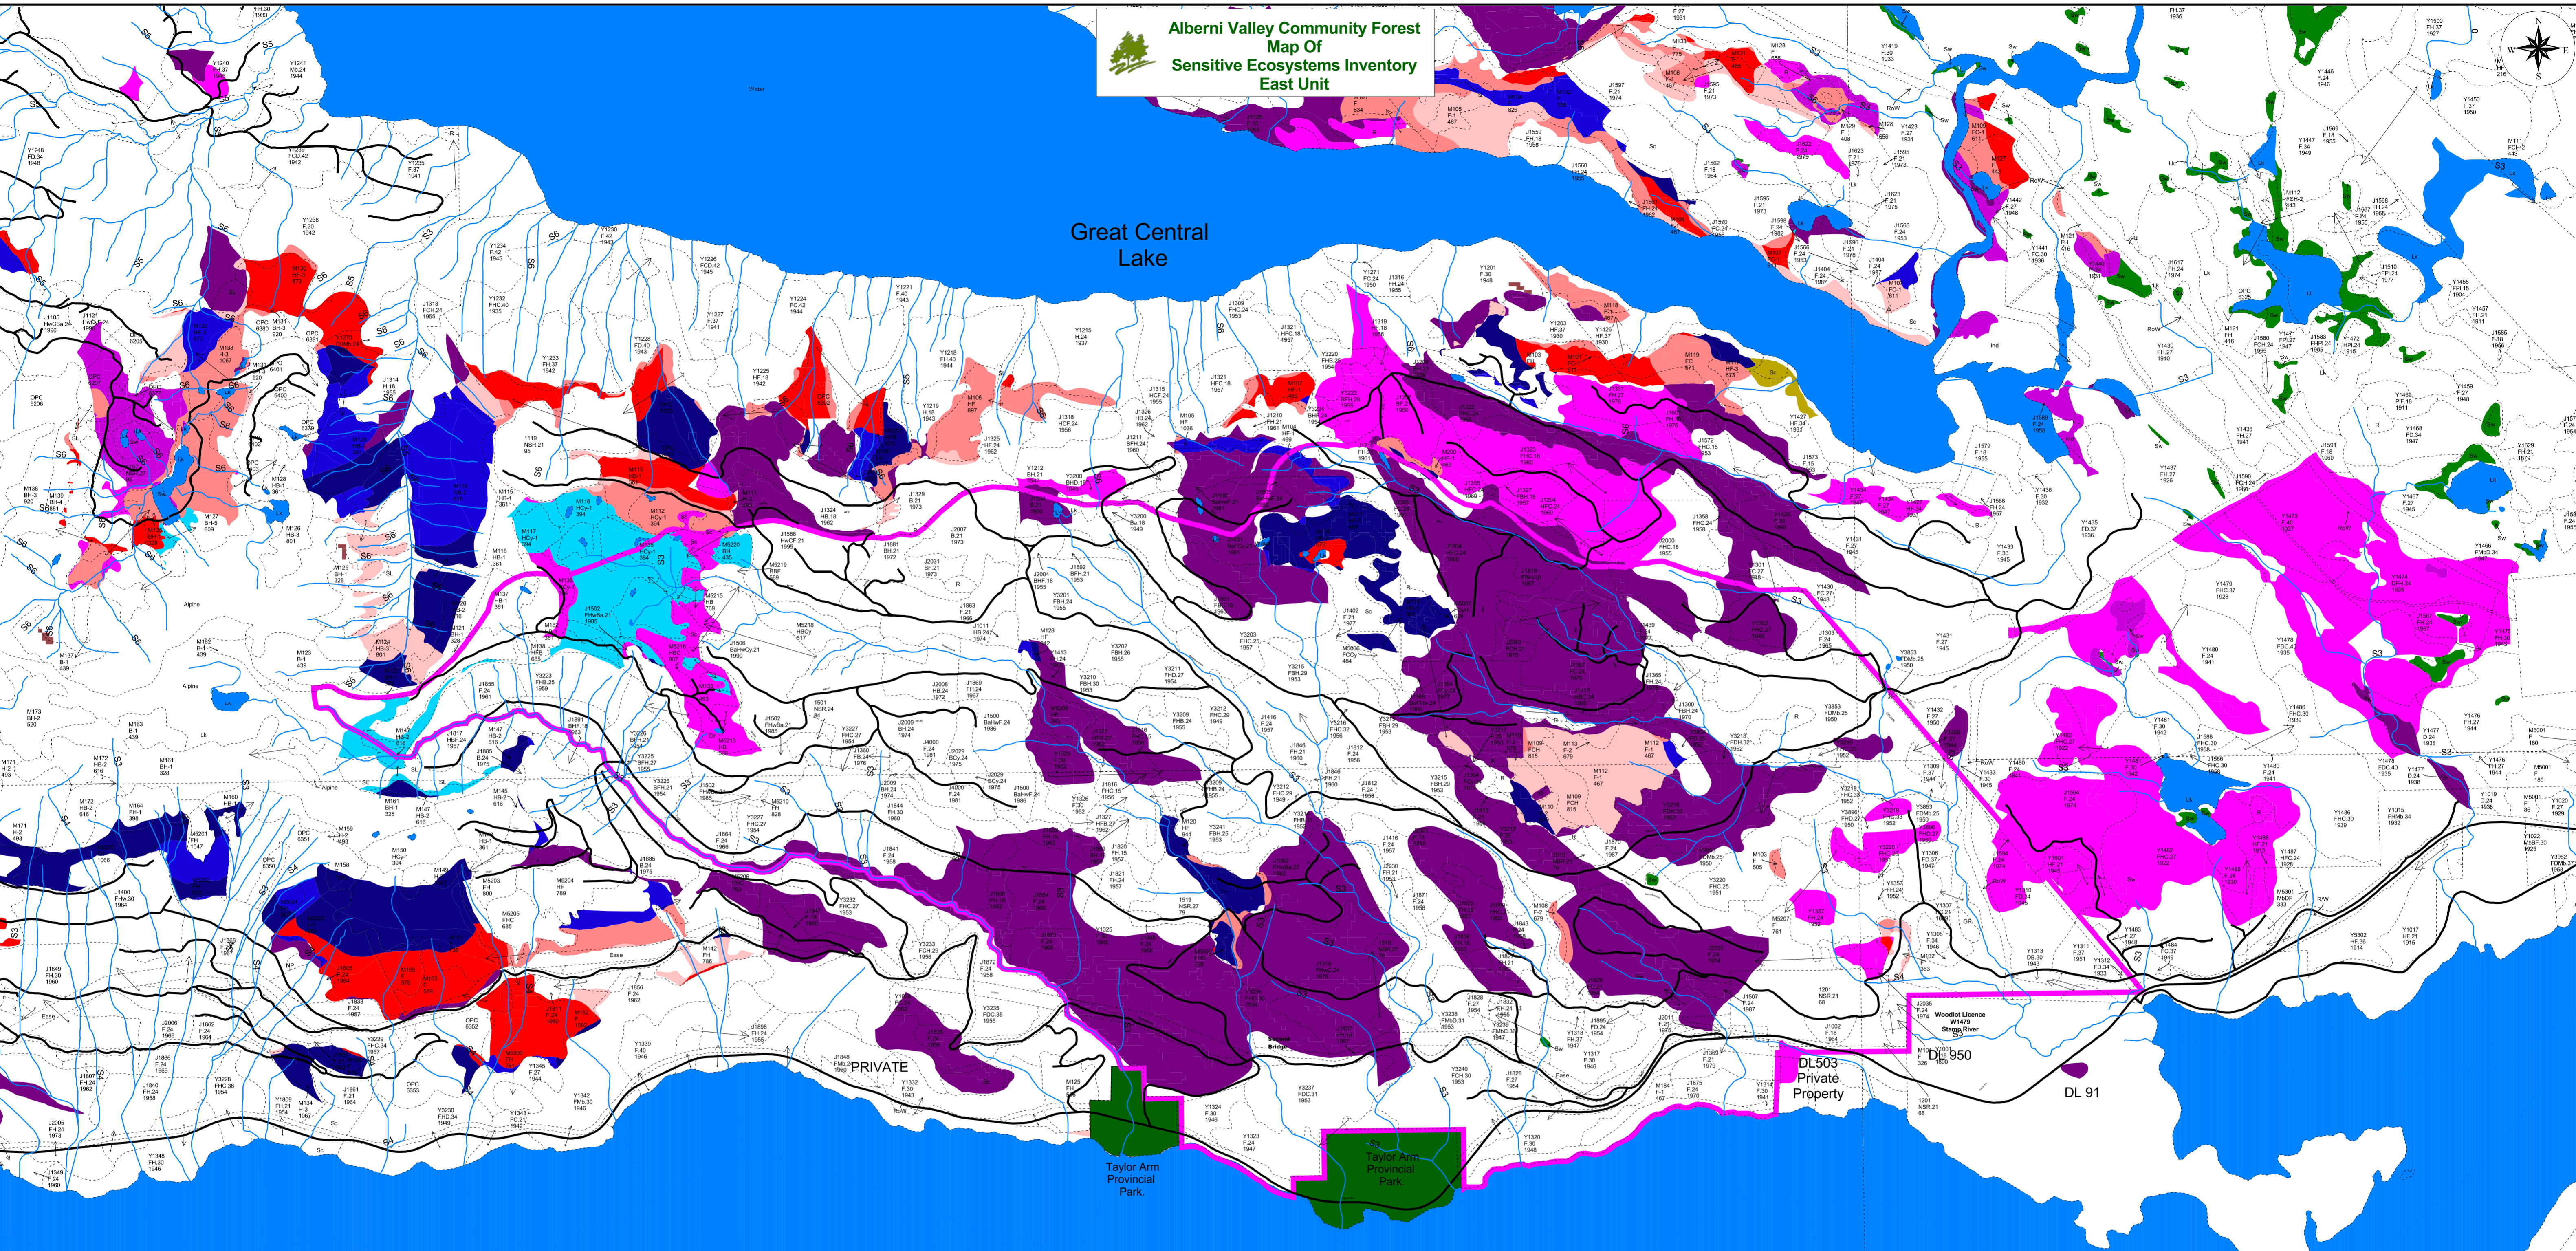

Alberni Valley Community Forest
Map Of
Sensitive Ecosystems Inventory
East Unit

Legend

Peaks	▲	Sensitive Ecosystems Inventory
Roads	—	Bog
Streams	~	Blue-Listed (1)
Stand boundaries	—	Blue-Listed (2)
Alberni Valley Community Forest	—	Blue-Listed (3)
Alder	■	Coastal Cliffs
Parks	■	Dunes
Water	■	Herbaceous (1)
		Herbaceous (2)
		Herbaceous (3)
		Inland Cliffs
		Landscape Rarity (1)
		Landscape Rarity (2)
		Landscape Rarity (3)
		Red-Listed (1)
		Red-Listed (2)
		Red-Listed (3)
		Spit (Sand & Gravel)
		Shrub
		Undifferentiated Wetland